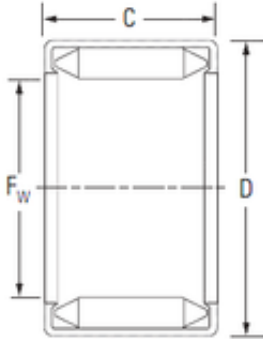

## Shenzen Youmeite Bearings Co., Ltd.

SKF Koyo Nrb Kzk Timken Ik B1212 Stainless Steel Open End Eccentric Needle Roller Bearing 17X24X25 Que Significa Tapered Needle Roller Bearing B-44 Nk30/20

Bearing No. B1212

Size	19.05x25.4x19.05 mm
Bore Diameter	19,05 mm
Outer Diameter	25,4 mm
Width	19,05 mm
Fw	19,05 mm
D	25,4 mm
C	19,05 mm
Weight	0,025 Kg
Basic dynamic load rating (C)	18,9 kN
Basic static load rating (C0)	38,4 kN

B1212 Bearing 2D drawings and 3D CAD models